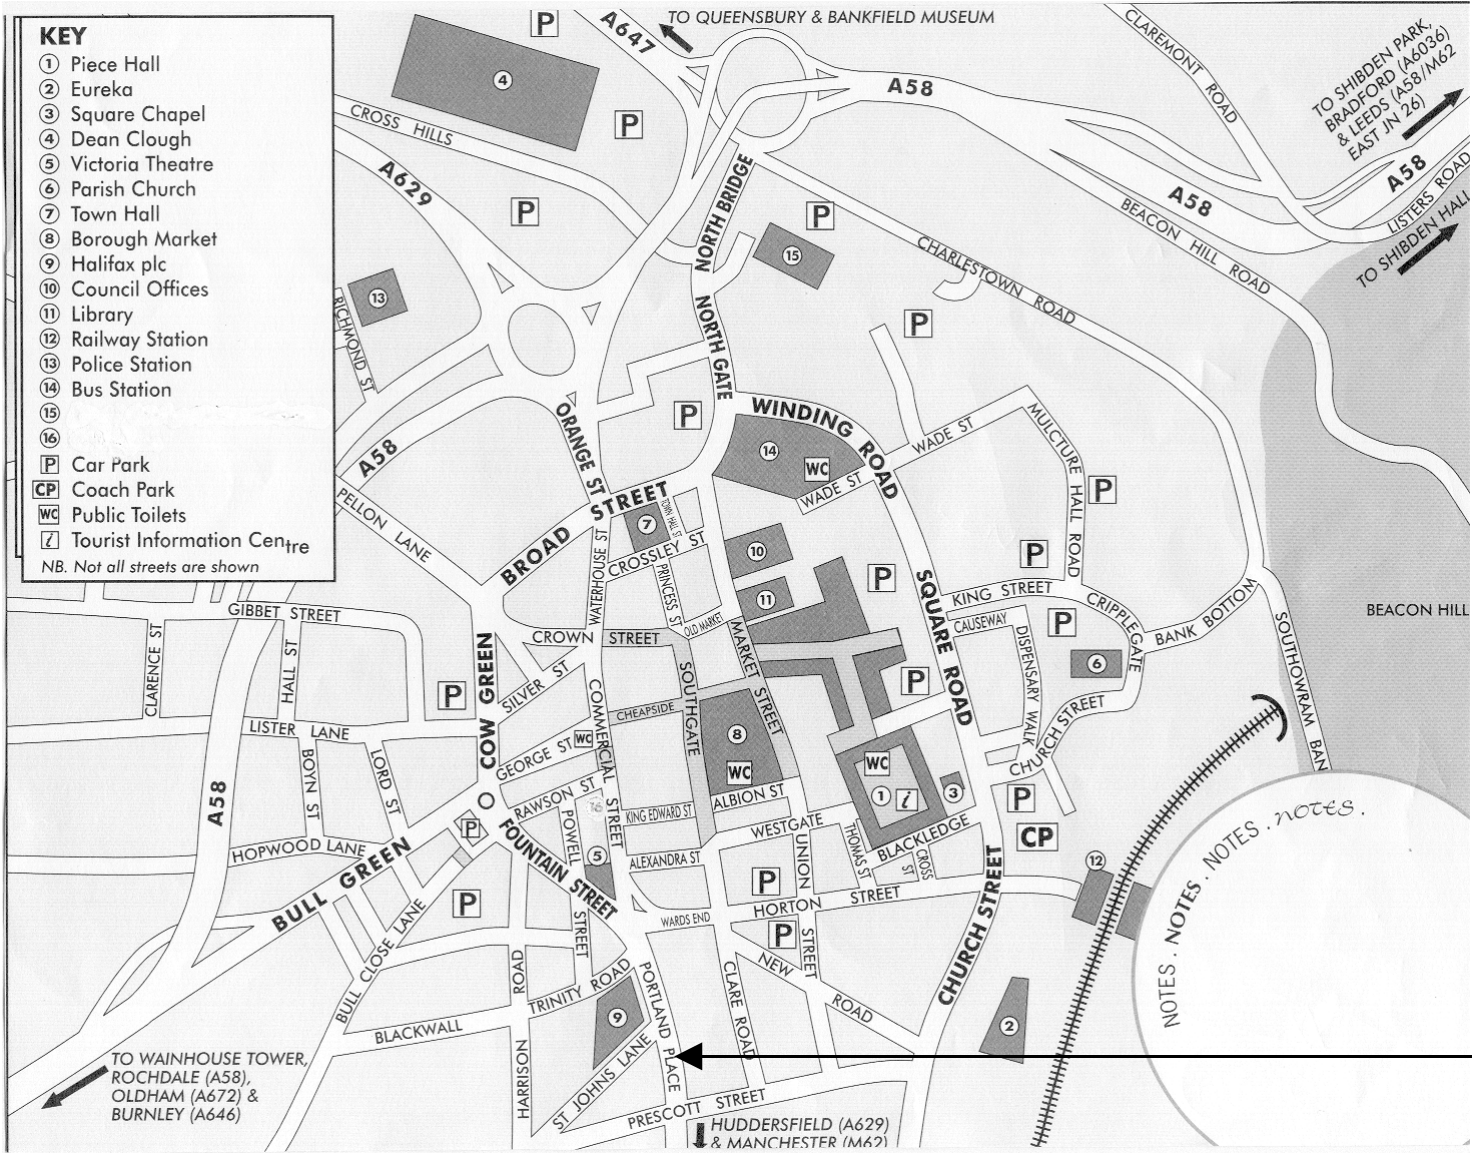

KEY

- ① Piece Hall
- ② Eureka
- ③ Square Chapel
- ④ Dean Clough
- ⑤ Victoria Theatre
- ⑥ Parish Church
- ⑦ Town Hall
- ⑧ Borough Market
- ⑨ Halifax plc
- ⑩ Council Offices
- ⑪ Library
- ⑫ Railway Station
- ⑬ Police Station
- ⑭ Bus Station
- ⑮
- ⑯
- **P** Car Park
- **CP** Coach Park
- **WC** Public Toilets
- **Z** Tourist Information Centre

NB. Not all streets are shown

Calderdale SmartMove
9 Portland Place
Halifax
HX1 2JQ
01422 361515